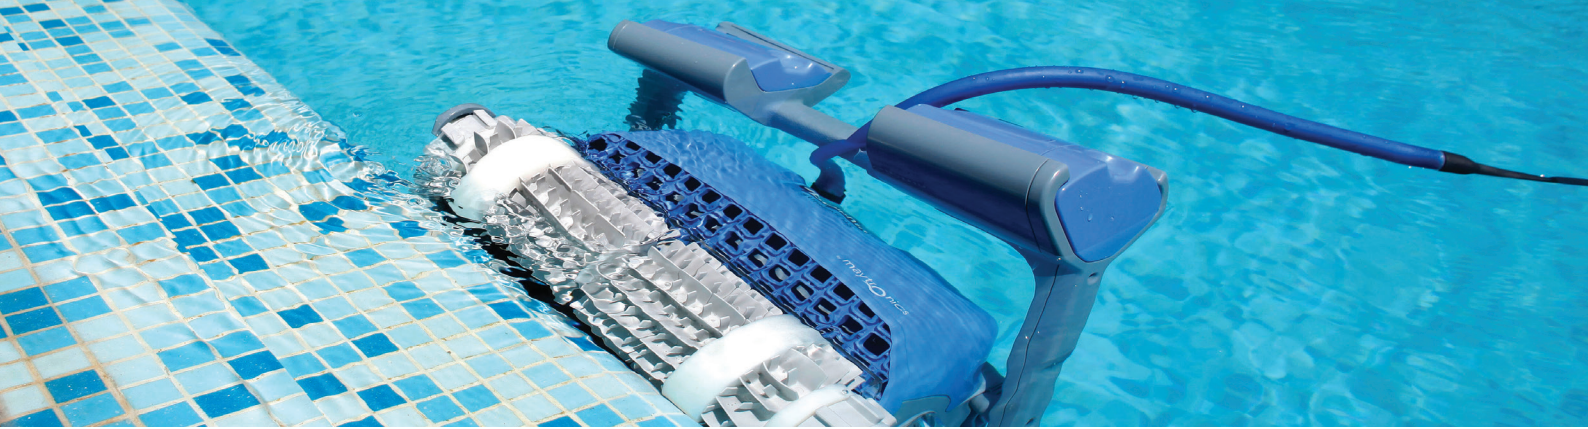

M Line

M400

Powerful Performance, Built to Last

Powerful performance

Total cleaning and optimised water filtration, with advanced CleverClean™ scanning for full cleaning coverage.

Ease of use

The easiest, most efficient and economical solution for keeping your pool clean.

Peace of mind

Relax and enjoy your pool, knowing that you're using the smartest and best-selling robotic pool cleaner.

Wi-Fi® connectivity

Control your Dolphin robotic pool cleaner via the MyDolphin™ plus app! Always connected, always in control.

Dolphin M400

Powerhouse Popular Choice

Brace yourself for a superior cleaning experience with this power house robotic pool cleaner complete with Wi-Fi® connectivity giving you full control via the MyDolphin™ Plus app. The **Dolphin M400** cleans the walls, floor and waterline with optimal pool coverage, regardless of the pool shape, slope or obstacles. Enjoy peace of mind with a 3-year warranty.

Triple active scrubber for effective cleaning

Control your robot from anywhere

CleverClean™ scanner for max. cleaning coverage

Dynamic dual-drive motor

Weekly timer

Caddy for easy storage and handling

*Brush types: CB (Combined Brush) – ideal for rough coarse pool surfaces like pebble, concrete, rough render or marbelite. WB (Wonder Brush) – ideal for smooth pool surfaces like tiled, fibreglass, smooth render or vinyl lined pools.